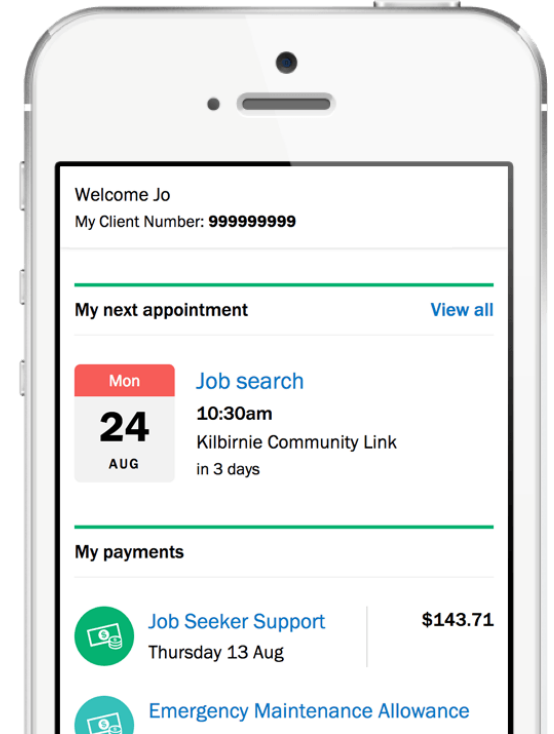

MyMSD system upgrades

On **Sunday 28 May from 6am to 4pm**, we're upgrading our systems which will impact MyMSD.

There may be times when clients can't log in. When they *can* log in, they'll be able to declare wages and check payments, but won't be able to apply online, see their payment card balance, or update their details.