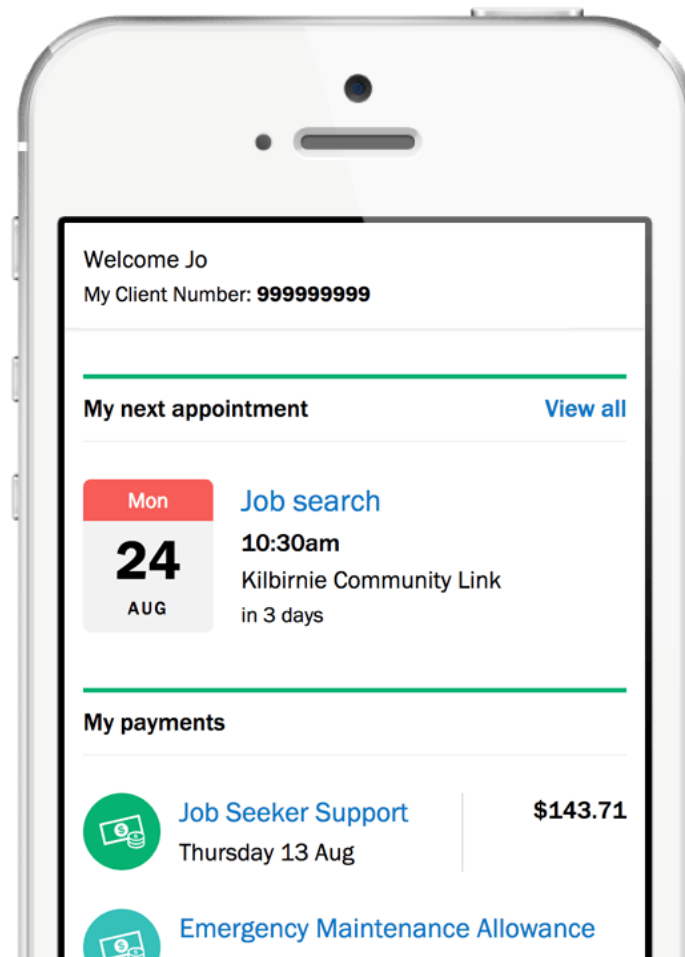

Tuesday 26 January 2023

MyMSD system upgrade

MyMSD will be undertaking a system upgrade on Sunday 29 January between 6.00am and 4.00pm, there may be times where young people cannot log in.

When they can log in, they will still be able to declare wages and check payments. They won't be able to apply online, see their payment card balance, or update their details.